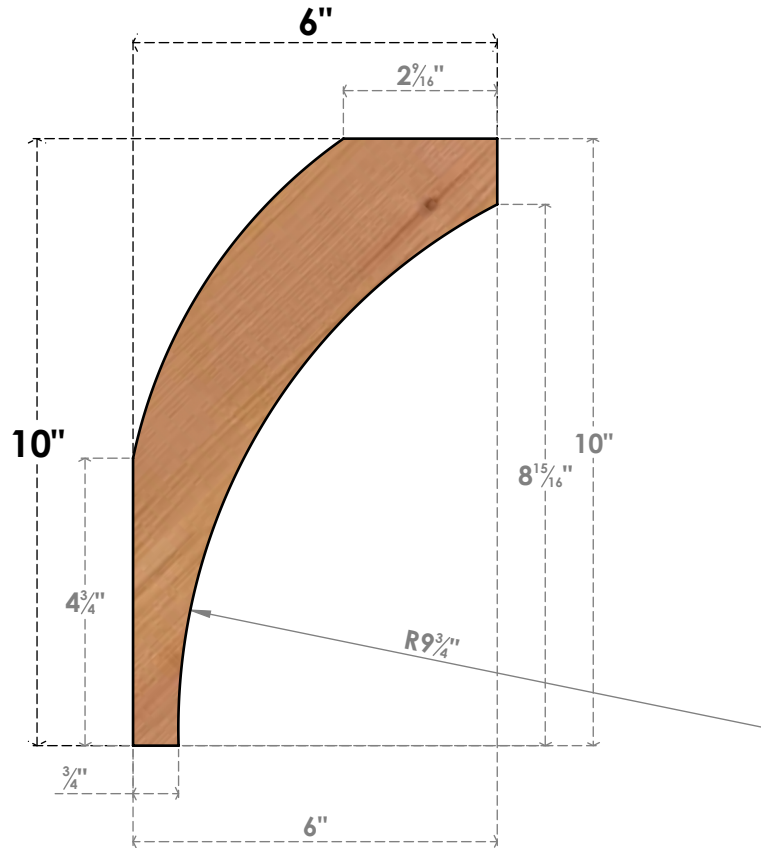

BRC04X06X10THR00SWR

3 1/2"W X 6"D X 10"H THORTON SMOOTH BRACE, WESTERN RED CEDAR

SIDE

FRONT

EKENA MILLWORK
 2300 WEST MAIN ST.
 CLARKSVILLE, TX 75426
 TOLL FREE: 866-607-0453
 WWW.EKENAMILLWORK.COM

NOTES

1. INSTALLATION TO BE COMPLETED IN ACCORDANCE WITH MANUFACTURER'S SPECIFICATIONS.
2. DRAWING MAY NOT BE TO SCALE
3. THIS DRAWING IS INTENDED FOR DESIGN AND PLANNING PURPOSES ONLY.
4. ALL INFORMATION CONTAINED HEREIN WAS CURRENT AT THE TIME OF DEVELOPMENT BUT MUST BE REVIEWED AND APPROVED BY THE PRODUCT MANUFACTURER TO BE CONSIDERED ACCURATE.
5. PRODUCTS ARE NOT KILN DRIED. THIS ITEM IS UNIQUE AND WILL CONTAIN THE NATURAL VARIATIONS THAT THE WOOD SPECIES OFFERS. THIS MAY RESULT IN VARIATIONS UP TO 1/4"